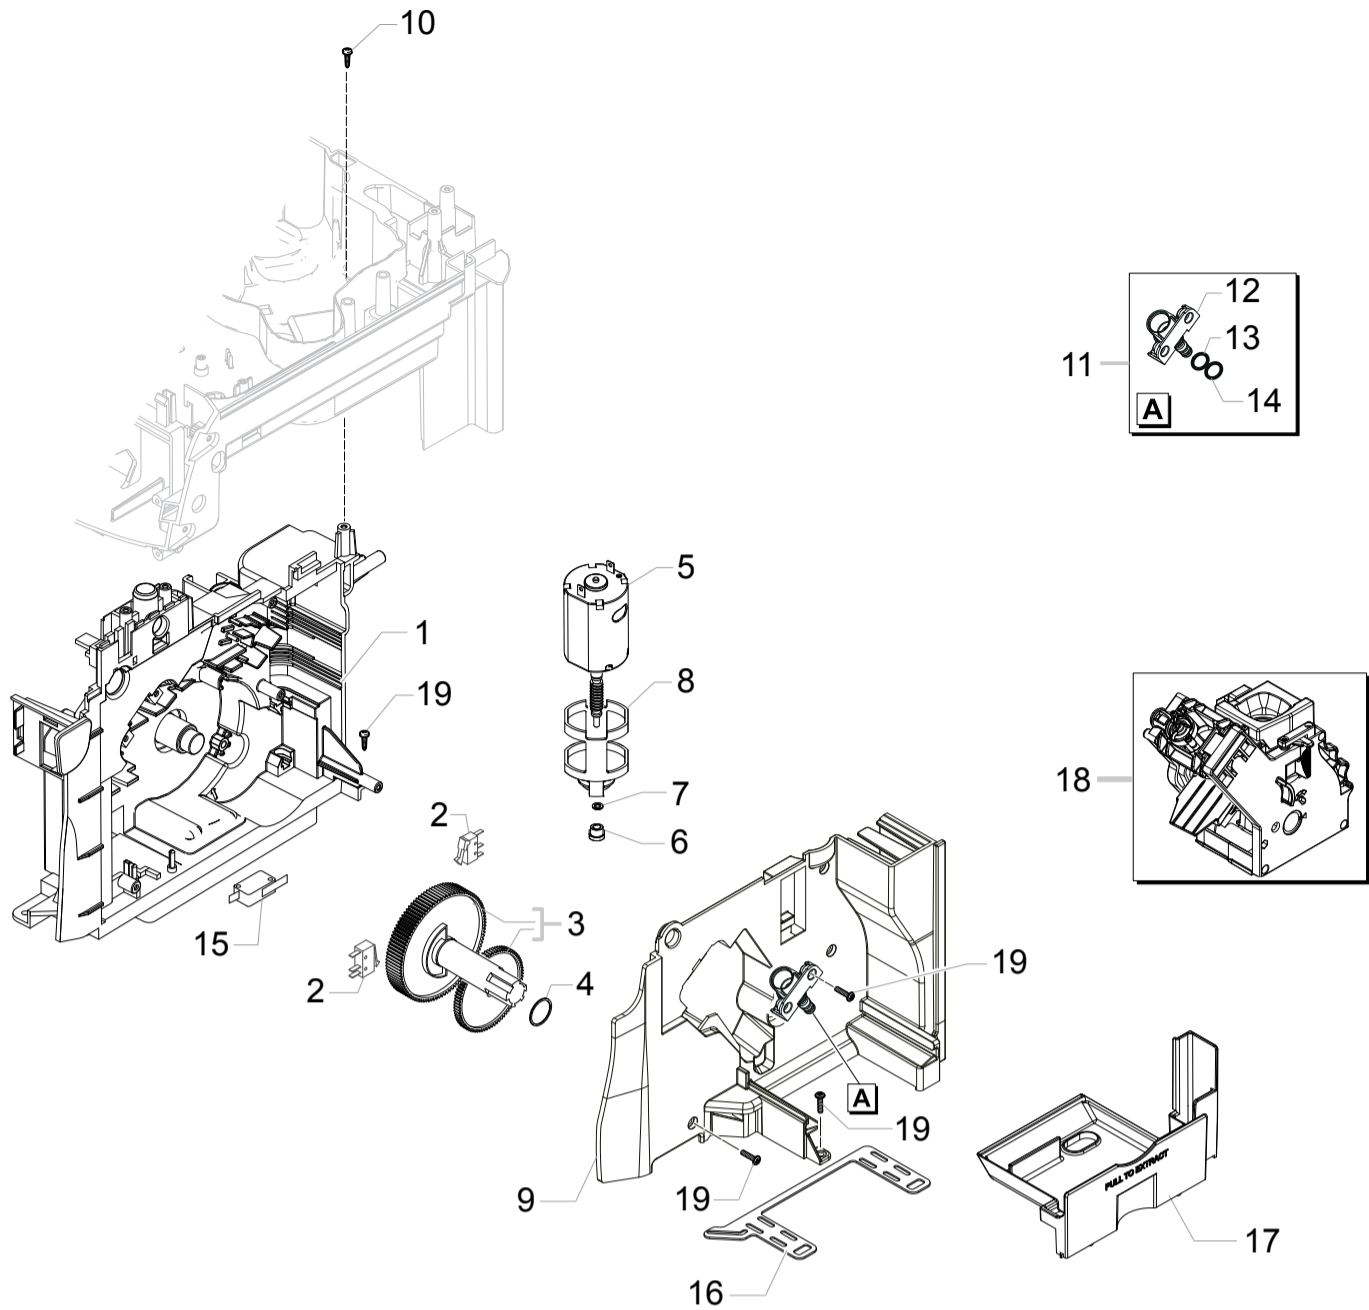

INTELIA EVO CAPPUCCINO - CAPPUCCINO METAL

TABLE 5/7

HD8753/95-96 HD8884/09

Cod.10004207-4223
Cod.882888409010

POS	CODE	12NC	DESCRIPTION	NOTE	POS	CODE	12NC	DESCRIPTION	NOTE
01	17000366	996530066736	BLK RATIOMOTOR MOUNTING PLATE XSMC ASSY.						
02	12001841	996530073474	MICROSWITCH XC/V4D						
03	20000900	996530009913	SPARES KIT GEARS FOR RATIOMOTOR V2						
04	9161.132	996530050569	MYLAR WASHER FOR RATIOMOTOR						
05	11005214	996530002796	MOTOR FOR RATIOMOTOR P124 ASSY.						
06	9121.046	996530049898	BRONZE SINTERED BUSH FOR MOTOR RATIOMOT.						
07	148380200	996530017424	BAKELIZZATE WASHER D=5,5						
08	9121.044	996530049896	ANTIVIBRATION FOR MOTOR						
09	11003754	996530001899	BLK RATIOMOT.MOUNTING PLATE COVER P0057						
10	12000450	996530007819	SCREW TCBR TORX 10 3,5X12 PLAST.ZN-N						
11	11013531	996530006805	PIN FOR FLOW SELECTOR FAUCET P0057 ASSY.						
12	11013530	996530006804	PIN FOR FLOW SELECTOR FAUCET V2 P0057						
13	NM01.035	996530059399	OR ORM 0090-20 SILICONE						
14	NM01.057	996530059419	OR ORM 0050-20 IN SILICONE						
15	12001890	996530073209	MICROSWITCH XG/V3D						
16	17000685	996530072515	BLACK SEAL FOR RATIOMOTOR PLATE NPR						
17	17001336	996530068732	GREY BREW UNIT DRAWER COFFEE NPR						
18	11031554	996530073362	BLK BREW UNIT 8GR.5BAR HGO						
19	12001728	996530070321	SCREW TCBR TORX 10 3,5X12 PLAST.SS						