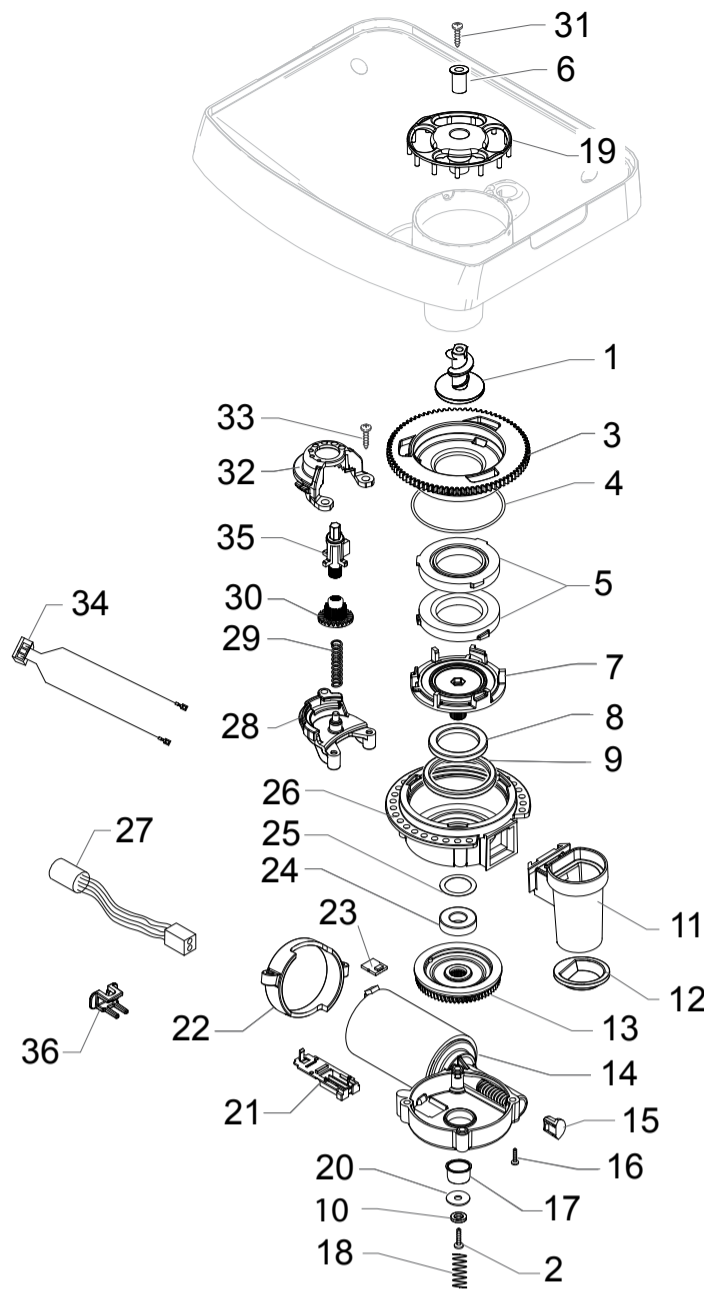

HD8753/95-96 HD8884/09

Cod.10004207-4223
Cod.882888409010

POS	CODE	12NC	DESCRIPTION	NOTE	POS	CODE	12NC	DESCRIPTION	NOTE
01	11010031	996530005586	TEA/ZAMA INCREASE SCREW GRINDER						
02	129574802	996530012928	SCREW TCB TORX 20 M4X30 ZN-B						
03		421941094152	BLK COF.GRINDER UPPER GRINDER SUPPORT V2						
04	140328960	996530013577	OR ORM 0530-15 NBR FDA						
05	146520100	996530016342	BAKED CLAY GRINDER 48X28						
06	11012466	996530006412	BRASS BUSH BEAN CONT.FINGER PROTEC.P0057						
07	149198350	996530017952	BLK LOWER COFFEEGRINDER GRINDER SUPPORT						
08	123030300	996530011183	AXIAL BEARING EKKO 342.35252						
09	140360500	996530013597	FELT RING 45,4X39,4X4						
10	128310402	996530012341	GALV.WASHER UNI 8842 A4						
11	11026355	996530068049	BLK GROUND COFF.OUTLET CONVEYOR V4 ASSY.						
12	11030459	996530072511	GRY GROUND COFFEE CONT.LOWER SEAL SMART1						
13	226000300	996530029609	GEAR SX Z=38 FOR GRINDER MOTION ASSY.						
14	11000513	996530000317	MOTOR COFFEEGRINDER V3.1 ASSY.	230V					
15	149214800	996530018139	MC V3 MOD=1,25 WORM SCREW CENTRING CAP						
16	129661702	996530012992	SCREW TCB TORX 3,5X30 PLAST.ZN-B						
17	11002873	996530001389	INSULATOR BUSH FOR GRINDER MOTOR P124						
18	11000597	996530000376	COFFEE GRINDER SUPPORT SPRING P124						
19	11014285	996530007058	BLK V2 BEAN CONTAIN.FINGER PROTECT.P0057						
20	128381902	996530012375	STEEL FLAT WASHER DI=4,3 DE=14 SP=1,5						
21	149199050	996530017963	BLK SENSOR SUPPORT FOR COF.GRINDER MOTOR						
22	11000194	996530000115	BLACK COFFEEGRINDER MOTOR SUPPORT P124						
23	181540900	996530022784	ELECTR.BOARD WITH SENSOR HAL506 SF-K						
24	123030200	996530011182	RADIAL BEARING 61900.2RS1						
25	128381800	996530012374	STEEL CRINKLE WASHER 21,8X14X0,25						
26	142905450	996530015258	BLK UPPER BODY WITH COFFEE GROUND OUTLET						
27	17800302	996530068114	3POLES CONNECTOR MC SENSOR NPR UL						
28	11002613	996530001314	LOWER COFFEEGRINDER GEAR SUPPORT P124						
29	11002572	996530001308	COFFEEGRINDER REGULATION SPRING P124						
30	11003784	996530001907	COFFEE GRINDING ADJUSTMENT GEAR P0049						
31	U043.004	996530061808	ZN-B TCB SCREW M4X16						
32	11002508	996530001296	UPPER COFFEEGRINDER GEAR SUPPORT P124						
33	129914002	996530013165	SCREW TCB TORX 10 3,5X16 PLAST.ZN-B						
34	17800301	996530068113	2POLES CONNET.COFFEEGRINDER MOTOR NPR UL						
35	11003446	996530001673	BLACK BEAN COFFEE GRINDER INSERT P0049						
36	17001921	996530072477	BLK WIRING FIX INSERT FOR GRINDER BOARD						
	11026298	996530068697	GEN.MOTOR COFFEE GRINDER NPR ASSY.	230V					

INTELIA EVO CAPPUCCINO - CAPPUCCINO METAL

TABLE 5/7