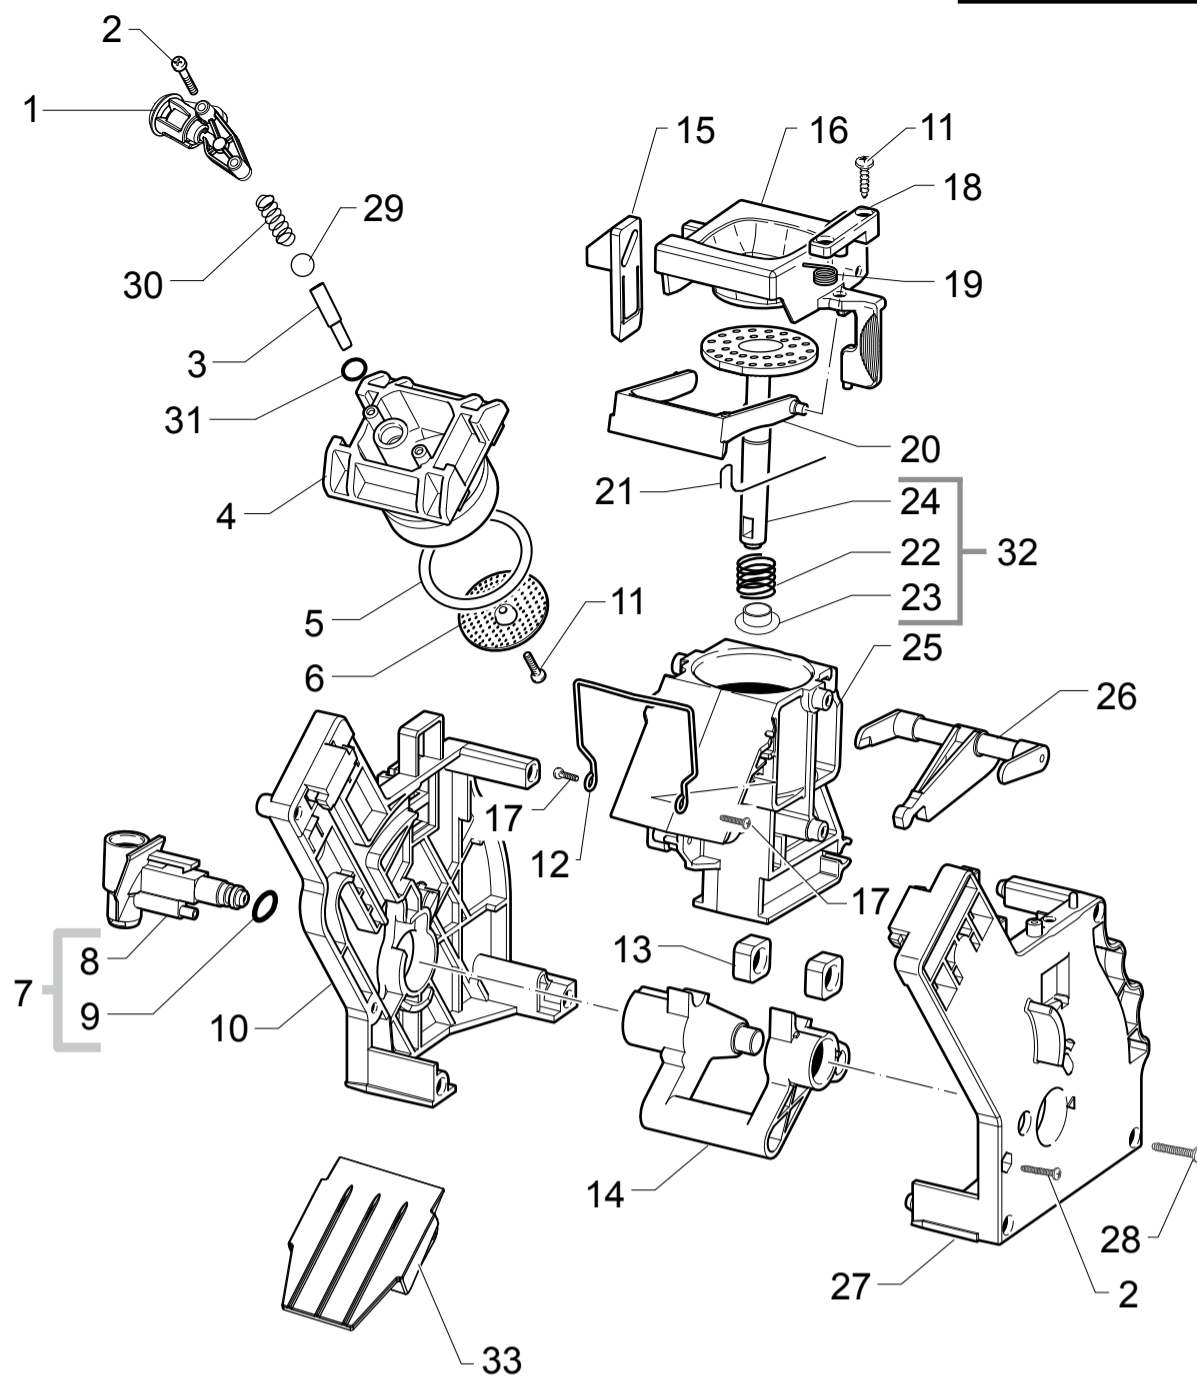

INTELIA EVO CAPPUCCINO - CAPPUCCINO METAL

TABLE 5/7

HD8753/95-96 HD8884/09

Cod.10004207-4223
Cod.882888409010

POS	CODE	12NC	DESCRIPTION	NOTE	POS	CODE	12NC	DESCRIPTION	NOTE
01	17000366	996530066736	BLK RATIOMOTOR MOUNTING PLATE XSMC ASSY.						
02	12001841	996530073474	MICROSWITCH XC/V4D						
03	20000900	996530009913	SPARES KIT GEARS FOR RATIOMOTOR V2						
04	9161.132	996530050569	MYLAR WASHER FOR RATIOMOTOR						
05	11005214	996530002796	MOTOR FOR RATIOMOTOR P124 ASSY.						
06	9121.046	996530049898	BRONZE SINTERED BUSH FOR MOTOR RATIOMOT.						
07	148380200	996530017424	BAKELIZZATE WASHER D=5,5						
08	9121.044	996530049896	ANTIVIBRATION FOR MOTOR						
09	11003754	996530001899	BLK RATIOMOT.MOUNTING PLATE COVER P0057						
10	12000450	996530007819	SCREW TCBR TORX 10 3,5X12 PLAST.ZN-N						
11	11013531	996530006805	PIN FOR FLOW SELECTOR FAUCET P0057 ASSY.						
12	11013530	996530006804	PIN FOR FLOW SELECTOR FAUCET V2 P0057						
13	NM01.035	996530059399	OR ORM 0090-20 SILICONE						
14	NM01.057	996530059419	OR ORM 0050-20 IN SILICONE						
15	12001890	996530073209	MICROSWITCH XG/V3D						
16	17000685	996530072515	BLACK SEAL FOR RATIOMOTOR PLATE NPR						
17	17001336	996530068732	GREY BREW UNIT DRAWER COFFEE NPR						
18	11031554	996530073362	BLK BREW UNIT 8GR.5BAR HGO						
19	12001728	996530070321	SCREW TCBR TORX 10 3,5X12 PLAST.SS						